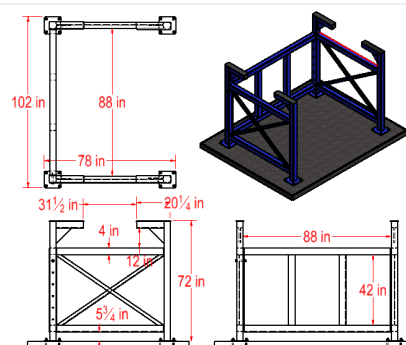

### FEATURES & SPECIFICATIONS

|                      |                             |
|----------------------|-----------------------------|
| MODEL                | FRS12 - FLUID REMOVAL STAND |
| CAPACITY             | 12,000 POUNDS               |
| FORM FACTOR          | SIDE LOAD / OPEN FRONT      |
| TOTAL WIDTH & HEIGHT | 102 IN / 88 IN              |
| INTERIOR WIDTH       | 88 IN                       |
| CONSTRUCTION         | ALL STEEL                   |
| SHIP WEIGHT          | 1,200 LBS                   |
| HARDWARE INCLUDED    | ALL HARDWARE & ANCHOR BOLTS |
| SETUP                | SIMPLE SET UP               |