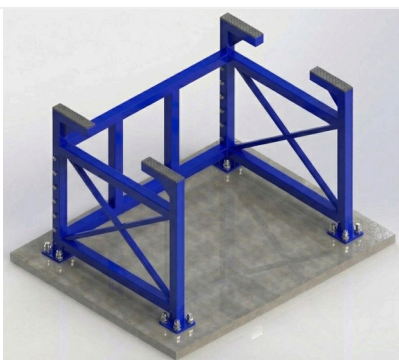

## 12,000 LB FLUID REMOVAL STAND

817-295-8115 | SALES@TARGETLIFTS.COM

VERY POPULAR AND SAVES YOU TIME AND MONEY  
LET US BUILD YOURS TODAY IN OUR AMERICAN FACTORY  
FAST DRAINAGE TO KEEP YOUR YARD CLEAN AND SAFE  
STURDILY HANDLES LARGE VEHICLES THAT WOULD MAKE AN IMPORT LIFT GROAN

### FEATURES & SPECIFICATIONS

|                      |                             |
|----------------------|-----------------------------|
| MODEL                | FRS12 - FLUID REMOVAL STAND |
| CAPACITY             | 12,000 POUNDS               |
| FORM FACTOR          | SIDE LOAD / OPEN FRONT      |
| TOTAL WIDTH & HEIGHT | 102 IN / 88 IN              |
| INTERIOR WIDTH       | 88 IN                       |
| CONSTRUCTION         | ALL STEEL                   |
| SHIP WEIGHT          | 1,200 LBS                   |
| HARDWARE INCLUDED    | ALL HARDWARE & ANCHOR BOLTS |
| SETUP                | SIMPLE SET UP               |